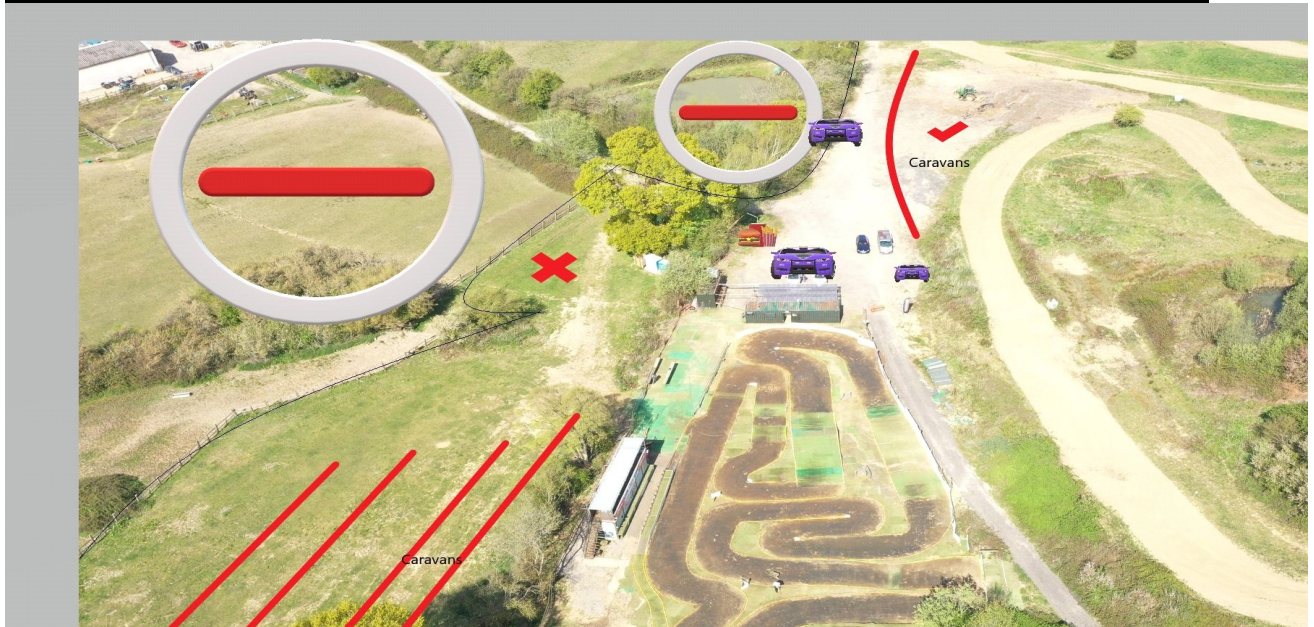

Caravans can use the field nearest to the track but numbers will be limited as the field is our primary gazebo space. Most caravans will be asked to park in the car park where signalled above. The lower field (where the toilets are) cannot be used for camping, pitting or parking. The lane up to paintball (runs along the side of the track) and the lane to the field must be kept accessible. We'll do our best to be available to direct you.