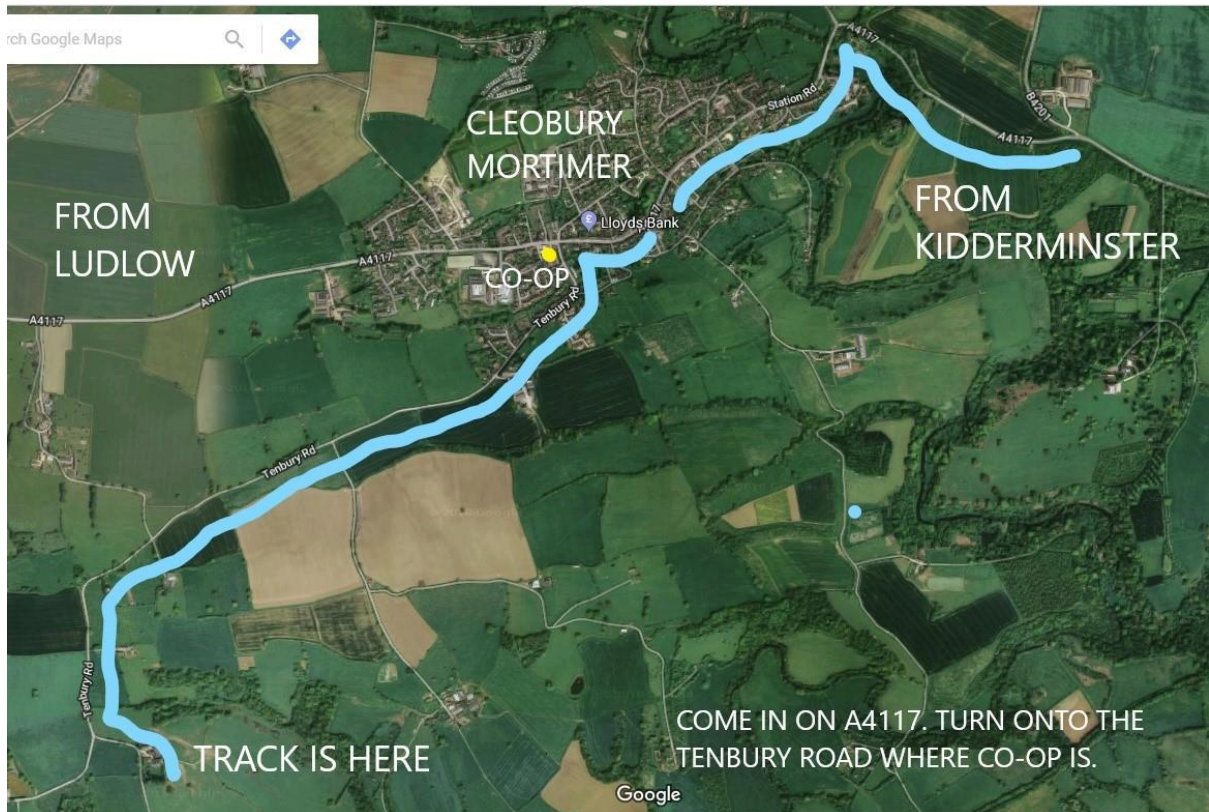

JC RACEWAY FACT SHEET 2019

TRACK LOCATION – Southwood farm , Neen Sollars, DY14 0AE.

Please be very mindful especially with a large vehicles or caravans to drive into Cleobury Mortimer on the A4117 onto the Tenbury Road for 1.25miles to the track. The other routes should be avoided due to being single track. See Map below.

52°21'51.1"N 2°30'10.3"W 52.364181, -2.502871

(Please confirm coordinates are correct to the map before setting off)

The track is a purpose built all dirt track to BRCA spec run clockwise with various features from Jumps, rhythm section, step downs, Ski Jump and long straights, off camber and huge elevation changes.

01299 402543, 12-13 Severn Side N, Bewdley DY12 2EE.

THE KINGS ARMS HOTEL Cleobury mortimer – 5min from track

01299 271954, 6 Church St, Cleobury Mortimer, Kidderminster DY14 8BS.

Various B&B and Guest house within a 20min drive of the track.